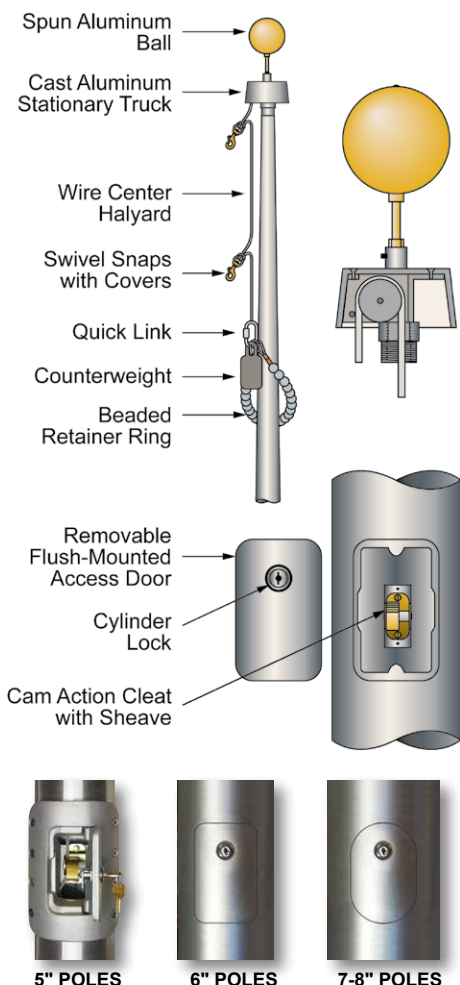

### STANDARD ACCESSORIES

- Gold anodized aluminum ball ornament
- Cast aluminum stationary truck
- Nylon wire center halyard

- Swivel flag snaps w/vinyl snap covers
- Retainer ring and counterweight
- Stainless steel quick link
- Cam action cleat (accessible behind a

- lockable access door)
- Spun aluminum flash collar
- Galvanized steel foundation sleeve

MODEL	EXPOSED HEIGHT	OVERALL LENGTH	# OF SECTIONS	BUTT DIA.	TOP DIA.	WALL	UNFLAGGED MAX. WIND SPEED	FLAGGED MAX. WIND SPEED	SUGGESTED FLAG SIZE	SHIPPING WEIGHT
ECXV20	20'	23'	1	5"	3"	.125	250 MPH	120+ MPH	3' x 5'	129 lbs.
ECV20	20'	23'	1	5"	3"	.188	315 MPH	120+ MPH	3' x 5'	142 lbs.
ECXV25	25'	27'	1	5"	3"	.125	144 MPH	104 MPH	4' x 6'	139 lbs.
ECXAV25	25'	27'	1	5"	3"	.156	192 MPH	117 MPH	4' x 6'	152 lbs.
ECV25	25'	27'	1	6"	3-1/2"	.188	222 MPH	120+ MPH	4' x 6'	197 lbs.
ECXV30	30'	33'	1 or 2*	5"	3"	.125	110 MPH	75 MPH	5' x 8'	172 lbs.
ECXAV30	30'	33'	1 or 2*	5"	3"	.156	119 MPH	91 MPH	5' x 8'	185 lbs.
ECLV30	30'	33'	1	5"	3"	.188	127 MPH	96 MPH	5' x 8'	185 lbs.
ECAV30	30'	33'	1	6"	3-1/2"	.156	184 MPH	117 MPH	5' x 8'	224 lbs.
ECV30	30'	33'	1	6"	3-1/2"	.188	211 MPH	120+ MPH	5' x 8'	227 lbs.
ECSAV35	35'	38-1/2'	1	5"	3"	.188	104 MPH	86 MPH	6' x 10'	229 lbs.
ECXV35	35'	38-1/2'	1	6"	3-1/2"	.156	122 MPH	91 MPH	6' x 10'	247 lbs.
ECAV35	35'	38-1/2'	1	7"	3-1/2"	.156	179 MPH	117 MPH	6' x 10'	261 lbs.
ECV35	35'	38-1/2'	1	7"	3-1/2"	.188	200 MPH	120 MPH	6' x 10'	281 lbs.
ECXV40	40'	44'	2**	7"	3-1/2"	.156	125 MPH	91 MPH	8' x 12'	294 lbs.
ECAV40	40'	44'	2**	8"	3-1/2"	.156	171 MPH	110 MPH	8' x 12'	309 lbs.
ECV40	40'	44'	2**	8"	3-1/2"	.188	195 MPH	120 MPH	8' x 12'	319 lbs.

\*\* Flagpole models available in multi-piece pole(s) only.

5" diameter poles supplied with a hinged access door and frame unit. 6" and larger diameter poles supplied with a removable flush-mounted access door for added strength.