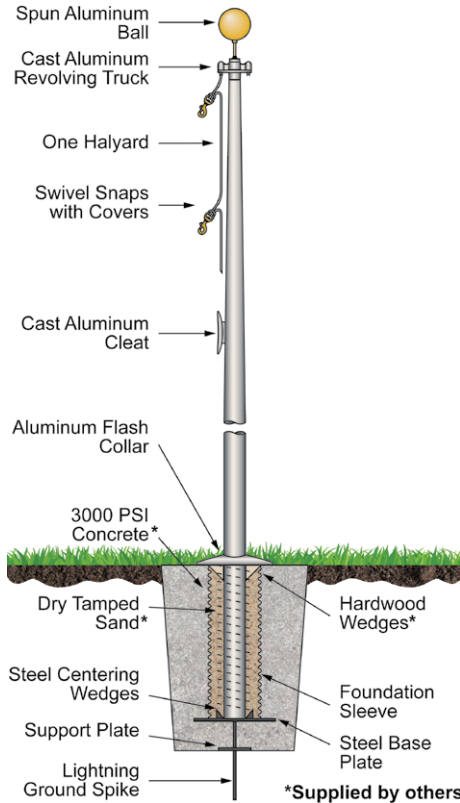

OUTDOOR FLAGPOLES

ECONOMY EXTRA SERIES

External Halyard Ground Set Cone Tapered Aluminum Flagpoles

STANDARD ACCESSORIES

- Gold anodized aluminum ball ornament
- Cast aluminum revolving truck w/pulley
- Solid braided polypropylene halyard
- Swivel flag snaps w/vinyl snap covers
- Cast aluminum cleat with mounting screws
- Spun aluminum flash collar
- Galvanized steel foundation sleeve

MODEL	EXPOSED HEIGHT	OVERALL LENGTH	# OF SECTIONS	BUTT DIA.	TOP DIA.	WALL	UNFLAGGED MAX. WIND SPEED	FLAGGED MAX. WIND SPEED	SUGGESTED FLAG SIZE	SHIPPING WEIGHT
ECX20	20'	23'	1	5"	3"	.125	255 MPH	120+ MPH	3' x 5'	119 lbs.
ECX25	25'	27'	1	5"	3"	.125	137 MPH	105 MPH	4' x 6'	129 lbs.
ECX30	30'	33'	1 or 2*	5"	3"	.125	104 MPH	85 MPH	5' x 8'	154 lbs.
ECX35	35'	38-1/2'	1 or 2*	6"	3-1/2"	.156	119 MPH	91 MPH	6' x 10'	237 lbs.
ECX40	40'	44'	2**	7"	3-1/2"	.156	122 MPH	91 MPH	8' x 12'	272 lbs.
ECX50	50'	55'	3**	8"	3-1/2"	.188	118 MPH	85 MPH	10' x 15'	433 lbs.
ECX60	60'	66'	3**	10"	4"	.188	122 MPH	90 MPH	12' x 18'	665 lbs.
ECX70	70'	77'	3**	10"	4"	.312	127 MPH	91 MPH	15' x 25'	1032 lbs.

* Flagpole models available in both one and two section styles; please specify when placing your order. Single section pole(s) will be shipped if not specified. Add 10% to the pricing for two section style flagpoles.

** Flagpole models available in multi-piece pole(s) only.

SATIN

MODEL	ITEM #	1-2	3-6	7+
ECX20	320193	$1,150	$1,100	$1,010
ECX25	320194	1,210	1,150	1,090
ECX30	320195	1,350	1,300	1,210
ECX35	320196	2,080	1,980	1,830
ECX40	320197	3,050	2,900	2,740
ECX50	320198	4,320	4,090	3,870
ECX60	320199	6,270	6,070	5,640
ECX70	320200	10,070	9,560	9,050

CLEAR ANODIZED

MODEL	ITEM #	1-2	3-6	7+
ECX20	320201	$1,390	$1,320	$1,260
ECX25	320202	1,500	1,420	1,320
ECX30	320203	1,690	1,620	1,560
ECX35	320204	2,520	2,390	2,260
ECX40	320205	3,580	3,430	3,230
ECX50	320206	5,110	4,860	4,600
ECX60	320207	7,410	7,040	6,670
ECX70	320208	11,530	10,950	10,350

BRONZE ANODIZED

MODEL	ITEM #	1-2	3-6	7+
ECX20	320209	$1,430	$1,350	$1,290
ECX25	320210	1,540	1,460	1,360
ECX30	320211	1,710	1,650	1,540
ECX35	320212	2,580	2,450	2,300
ECX40	320213	3,730	3,530	3,350
ECX50	320214	5,280	5,000	4,740
ECX60	320215	7,660	7,280	6,870
ECX70	320216	11,780	11,190	10,610

BLACK ANODIZED

MODEL	ITEM #	1-2	3-6	7+
ECX20	320217	$1,510	$1,420	$1,330
ECX25	320218	1,640	1,550	1,430
ECX30	320219	1,830	1,760	1,660
ECX35	320220	2,750	2,600	2,450
ECX40	320221	3,900	3,710	3,470
ECX50	320222	5,510	5,240	4,970
ECX60	320223	8,030	7,640	7,230
ECX70	320224	12,230	11,630	11,000

Add $40.00 to any of the flagpole pricing above for double-cleat/double-halyard flagpoles.

All poles on pages 139 through 157 can be mixed to achieve the higher quantity pricing, but shipment must be made to the same location at the same time.